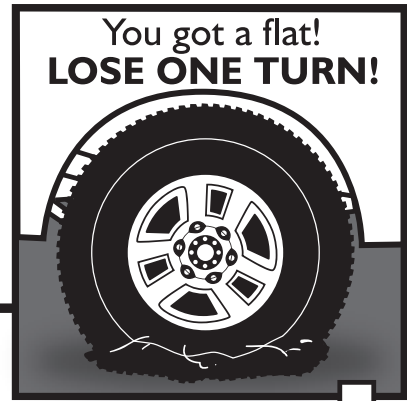

You've picked up speed in the straightaway. **COLLECT TEN ONES.**

LOSE

PIT STOP

You are out of gas. **LOSE A TURN!**

SPEEDWAY 500

PICK UP

LOSE 62 for driving on the apron.

GET FIFTY-THREE for drafting through the corner.

LOSE

LOSE ONE TURN!
Black flag for speeding on Pit Road.

LOSE

COLLECT THIRTY-TWO for finding a fast groove.

COLLECT 46 and take an extra turn.