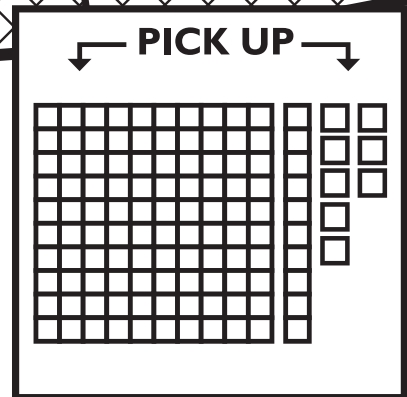

You've picked up speed in the straightaway. **COLLECT TEN ONES.**

LOSE

PIT STOP

You are out of gas. **LOSE A TURN!**

SPEEDWAY 500

PICK UP

LOSE 62 for driving on the apron.

GET FIFTY-THREE for drafting through the corner.