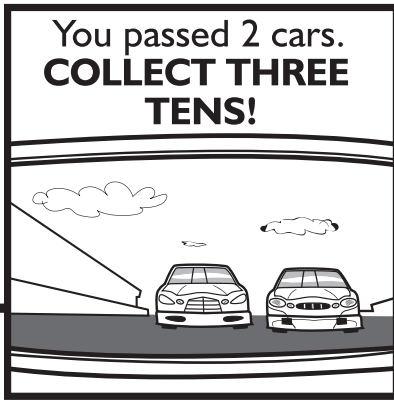

You've picked up speed in the straightaway. **COLLECT TEN ONES.**

LOSE

PIT STOP

You are out of gas. **LOSE A TURN!**

SPEEDWAY 500

PICK UP

LOSE 62 for driving on the apron.

GET FIFTY-THREE for drafting through the corner.